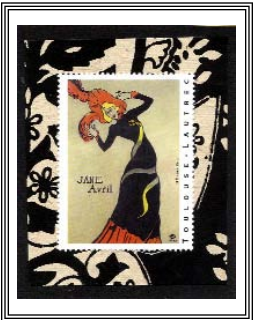

CURMUDGEON CARDS 2013

The *ART* of Finding the "PERFECT" Card
CUSTOM COLLAGE POSTAGE STAMP ART GREETING CARDS

*Elisa Goodman invites you to sample her unique line of Custom-Collage Greeting Cards for any upcoming museum exhibitions you will be shopping for. Her international collection of postage stamps features world famous artists, as well as lesser known works of art. Elisa builds upon the beauty of the original art by embellishing them with unique decorative papers & fabrics, making a charming gift to any art lover (which can also be framed). *Inquire about her **NEW** ART a la Carte line!*

MANET

ASIAN WOODBLOCK

JEAN DAVID

RAOUL DUFFY

KLIMPT

TOULOUSE-LAUTREC

PICASSO

PICASSO