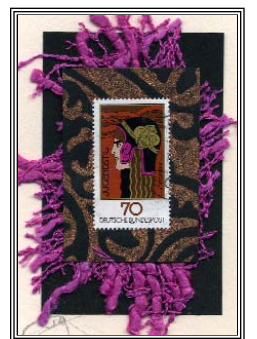

ART DECO
GERMANY (DDR)