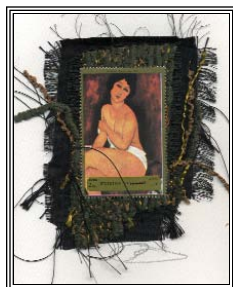

MODIGLIANI